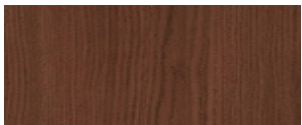

## Colour - Drewno

Dark oak

Ebony oak

Natural oak

---

## Colour -

Dark oak

Ebony oak

Natural oak

---

## Colour of the frame - Drewno

Dark oak

Ebony oak

Natural oak