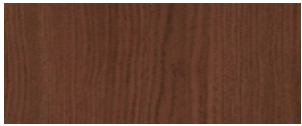

## Colour - Drewno

Dark oak

Ebony oak

Natural oak

---

## Colour -

Dark oak

Ebony oak

Natural oak

---

## Colour of the frame - Drewno

Dark oak

Ebony oak

Natural oak