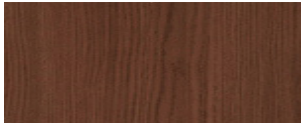

Colour -

Dark oak

Ebony oak

Natural oak

Colour of the frame -

Dark oak

Ebony oak

Natural oak