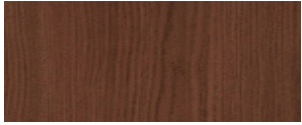

Colour -

Dark oak

Ebony oak

Natural oak

Colour of the frame -

Dark oak

Ebony oak

Natural oak