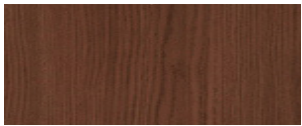

## Colour - Drewno

Dark oak

Ebony oak

Natural oak

---

## Colour -

Dark oak

Ebony oak

Natural oak

---

## Colour of the frame - Drewno

Dark oak

Ebony oak

Natural oak