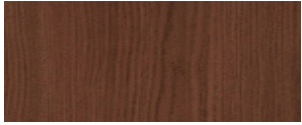

Colour of the tabletop -

Dark oak

Ebony oak

Natural oak