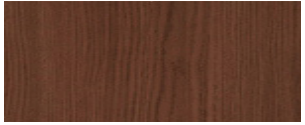

Colour -

Dark oak

Natural oak