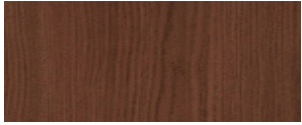

## Colour of the frame -

Dark oak

Natural oak

Black oak