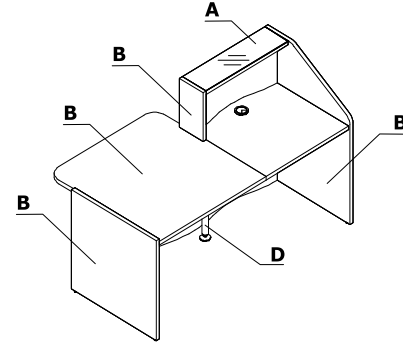

Colour combination - Wave

Material	Colour	All elements															
		A - Upper top	B - Body	C - Front	D - Supporting leg												
	117 - glass white - RAL 9003	✓															
HPL	73 - white high gloss			✓													
	174 - beige matte			✓													
	175 - truffle matte			✓													
	176 - red matte			✓													
	177 - grey matte			✓													
	178 - avocado matte			✓													
	179 - bottle green matte			✓													
	180 - Prussian blue matte			✓													
	184 - sky-blue matte			✓													
	MFC - 67 - white pastel		✓														
	Metal - M015 - white semi-mat				✓												