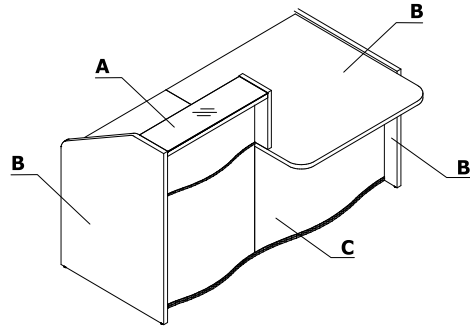

Colour combination - Wave

Material	Colour	All elements															
		A - Upper top	B - Body	C - Front	D - Supporting leg												
	117 - glass white - RAL 9003	✓															
HPL	73 - white high gloss			✓													
	174 - beige matte			✓													
	175 - truffle matte			✓													
	176 - red matte			✓													
	177 - grey matte			✓													
	178 - avocado matte			✓													
	179 - bottle green matte			✓													
	180 - Prussian blue matte			✓													
	184 - sky-blue matte			✓													
	MFC - 67 - white pastel		✓														
	Metal - M015 - white semi-mat				✓												