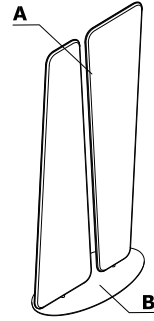

**Colour combination - Viva - free standing panel**

Material	Colour	Freestanding screens														
		A - Screen	B - Frame													
Fabric	Nemo	✓														
	Runner	II group ✓														
	Medley	II group ✓														
	**Atlantic	II group ✓														
	Vita	II group ✓														
	Mica	II group ✓														
	Go Check	II group ✓														
	****Charles	II group ✓														
	*Customer's own fabric	II group ✓														
	Synergy	III group ✓														
	***Silvertex	III group ✓														
	Tessa	III group ✓														
	Oceanic	III group ✓														
	Quest	III group ✓														
	Grain	III group ✓														
	Atlas	IV group ✓														

\* Employing the customer's fabric requires running upholstery tests in order to check the possibility of realisation.  
 \*\* There is a possibility of ordering the product in full colour spectrum of Atlantic range, as per Gabriel's pattern book, within 8 weeks  
 \*\*\* There is a possibility of ordering the product in full colour spectrum of Silvertex range, as per Spradling's pattern book, within 15 working days.  
 \*\*\*\* There is a possibility of ordering the product in full colour spectrum of Charles range, as per Dekoma pattern book, within the standard delivery time.