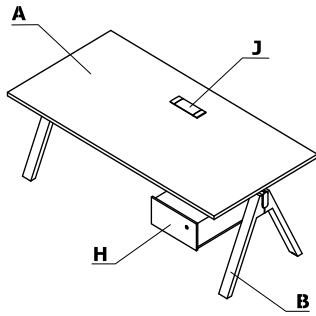

Colour combination - Viga M

Material	Colour	Desks		Desks with managerial storage				Additional elements							
		A - Top	B - Leg	C - Top	D - Leg	E - Top and back wall	F - Sides of the cabinet	G - Body inside, front	H - Suspended box-drawer	I - Modesty panel	J - Mediabox				
MFC	08 - black	✓		✓		✓	✓	✓	✓	✓					
	31 - canadian oak	✓		✓		✓		✓	✓	✓					
	64 - cocoa	✓		✓		✓		✓	✓	✓					
	106 - lowland walnut	✓		✓		✓		✓	✓	✓					
	167 - grey oak	✓		✓		✓		✓	✓	✓					
	168 - natural oak	✓		✓		✓		✓	✓	✓					
	171 - dark walnut	✓		✓		✓		✓	✓	✓					
Veneer	181 - natural oak		✓		✓										
	182 - black oak		✓		✓										
	191 - copper oak		✓		✓										
	M115 - black semi-matt RAL 9005										✓				

* ATTENTION - In case of wood-based worktop finishes, legs are always 0182 - black oak.