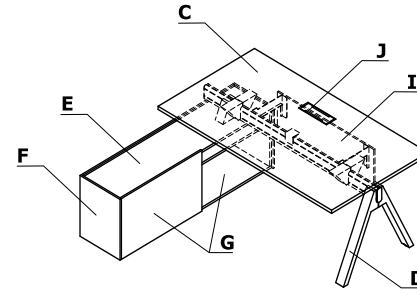

Colour combination - Viga

Material	Colour	Desks		Desks with managerial storage				Additional elements							
		A - Top	B - Leg	C - Top	D - Leg	E - Top and back wall	F - Sides of the cabinet	G - Body inside, front	H - Suspended box-drawer	I - Modesty panel	J - Top access M10				K - Mediabox
Veneer	181 - natural oak	✓	✓	✓	✓	✓		✓	✓	✓					
	182 - black oak	✓	✓	✓	✓	✓		✓	✓	✓					
	191 - copper oak	✓	✓	✓	✓	✓		✓	✓	✓					
HPL	183 - FENIX - black matte	✓		✓		✓	✓				✓				
	M115 - black semi-matt RAL 9005											✓			