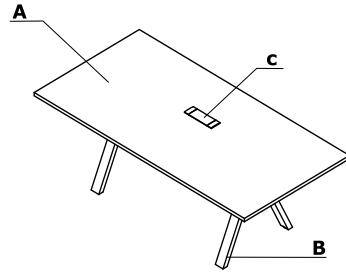

Colour combination - Viga M

Material	Colour	Conference tables		High tables		Complementary elements												
		A - Top	B - Leg	A - Top	B - Leg	C - Mediabox												
MFC	08 - black	✓		✓														
	31 - canadian oak	✓		✓														
	64 - cocoa	✓		✓														
	106 - lowland walnut	✓		✓														
	167 - grey oak	✓		✓														
	168 - natural oak	✓		✓														
	171 - dark walnut	✓		✓														
Veneer	181 - natural oak		✓		✓													
	182 - black oak		✓		✓													
	191 - copper oak		✓		✓													
	M115 - black semi-matt RAL 9005					✓												

* ATTENTION - In case of wood-based worktop finishes, legs are always 0182 - black oak.