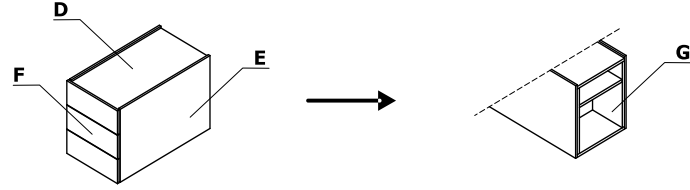

Colour combination - Viga M

Material	Colour	Storages			Pedestals										
		A - Top	B - Sides of the cabinet	C - Body outside, body inside, front	D - Top	E - Body outside	F - Front	G - Body inside							
MFC	08 - black	✓	✓	✓	✓	✓	✓	✓							
	31 - canadian oak			✓	✓		✓	✓							
	64 - cocoa			✓	✓		✓	✓							
	106 - lowland walnut			✓	✓		✓	✓							
	167 - grey oak			✓	✓		✓	✓							
	168 - natural oak			✓	✓		✓	✓							
	171 - dark walnut			✓	✓		✓	✓