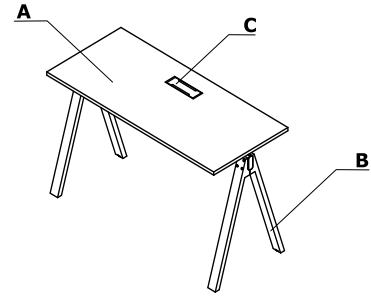

Colour combination - Viga

Material	Colour	Meeting tables		High tables		Complementary elements									
		A - Top	B - Leg	A - Top	B - Leg	C - Top access M10	D - Mediabox								
Veneer	181 - natural oak	✓	✓	✓	✓										
	182 - black oak	✓	✓	✓	✓										
	191 - copper oak	✓	✓	✓	✓										
HPL	183 - FENIX - black matte	✓		✓		✓									
	M115 - black semi-matt RAL 9005						✓								

* No possibility to mix oak colours in one product.