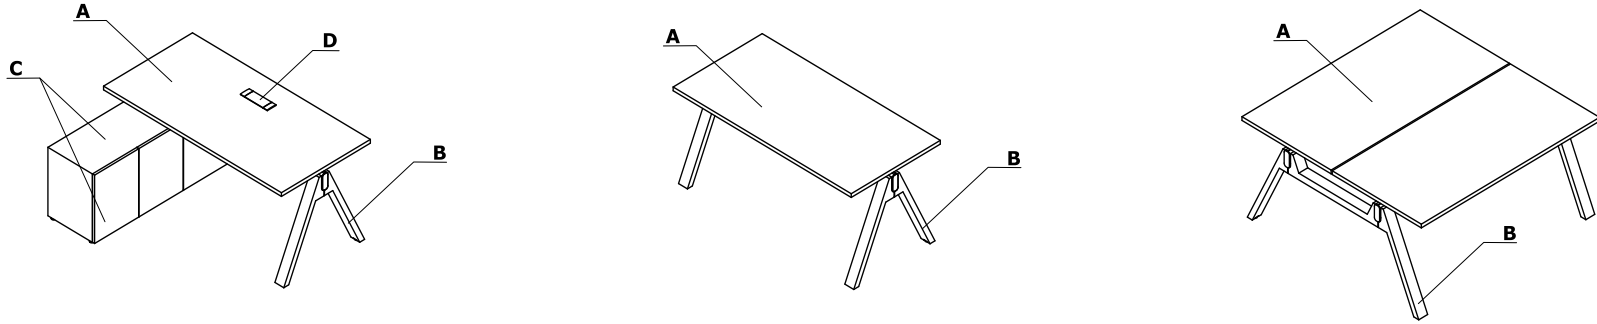

Colour combination - Viga M

Material	Colour	Desks			Complementar y elements													
		A - Top	B - Leg	C - Managerial storage	D - Mediabox													
MFC	08 - black	✓		✓														
	31 - canadian oak	✓		✓														
	64 - cocoa	✓		✓														
	106 - lowland walnut	✓		✓														
	167 - grey oak	✓		✓														
	168 - natural oak	✓		✓														
	171 - dark walnut	✓		✓														
Veneer	181 - natural oak		✓															
	182 - black oak		✓															
	191 - copper oak		✓															
	M115 - black semi-matt RAL 9005				✓													

* ATTENTION - In case of wood-based worktop finishes, legs are always 0182 - black oak.