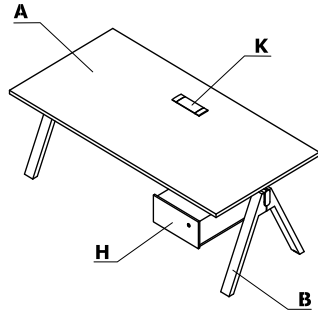

Colour combination - Viga

Material	Colour	Desks		Desks with managerial storage				Additional elements							
		A - Top	B - Leg	C - Top	D - Leg	E - Top and back wall	F - Sides of the cabinet	G - Body inside, front	H - Suspended box-drawer	I - Modesty panel	J - Top access M10				K - Mediabox
Veneer	181 - natural oak	✓	✓	✓	✓	✓		✓	✓	✓					
	182 - black oak	✓	✓	✓	✓	✓		✓	✓	✓					
	191 - copper oak	✓	✓	✓	✓	✓		✓	✓	✓					
HPL	183 - FENIX - black matte	✓		✓		✓	✓				✓				
	M115 - black semi-matt RAL 9005											✓			