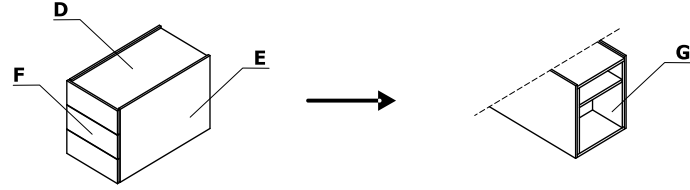

Colour combination - Viga

Material	Colour	Storages			Pedestals											
		A - Top	B - Sides of the cabinet	C - Body outside, body inside, front	D - Top	E - Body outside	F - Front	G - Body inside								
Veneer	181 - natural oak			✓	✓		✓	✓								
	182 - black oak			✓	✓		✓	✓								
	191 - copper oak			✓	✓		✓	✓								
HPL	183 - FENIX - black matte	✓	✓		✓	✓