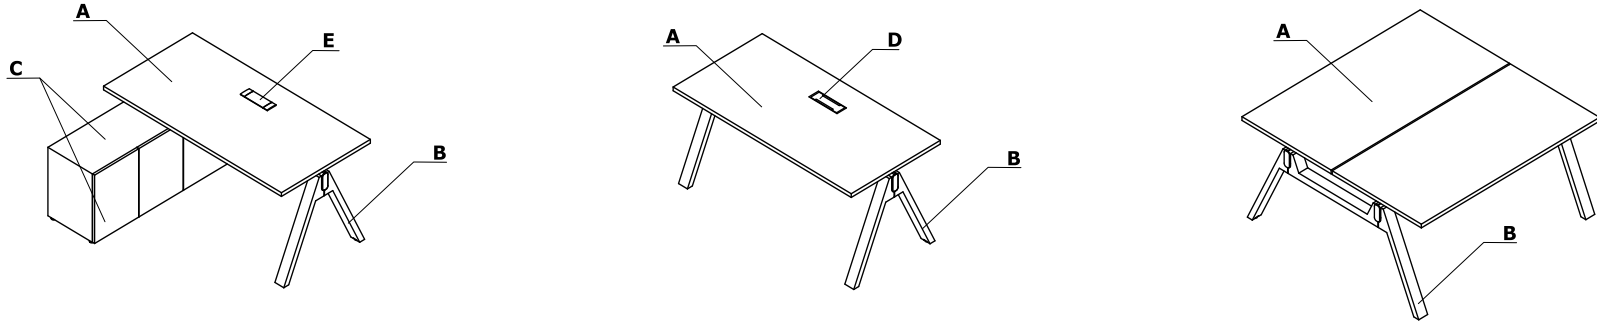

Colour combination - Viga

Material	Colour	Desks			Complementary elements													
		A - Top	B - Leg	C - Managerial storage	D - Top access M10	E - Mediabox												
Veneer	181 - natural oak	✓	✓	✓														
	182 - black oak	✓	✓	✓														
	191 - copper oak	✓	✓	✓														
HPL	183 - FENIX - black matte	✓			✓													
Metal	M115 - black semi-matt RAL 9005					✓