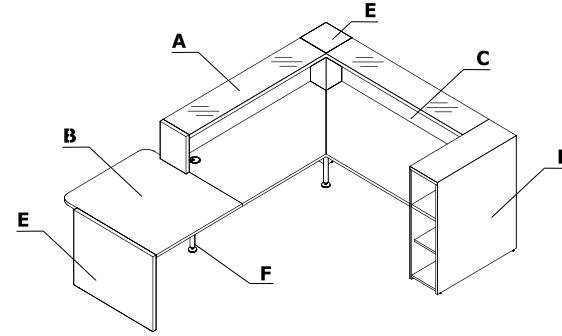

Colour combination - Valde

Material	Colour	All elements					Complementary elements								
		A - Upper top	B - Top	C - Body	D - Front	E - Ending elements	F - Supporting legs	LAD10, LMS05, LMS06	S69, E64	S81					
Glass	117 - glass white - RAL 9003	✓	67 - white pastel												
	148 - grey high gloss	✓	26 - aluminum satinato												
MFC	26 - aluminum satinato		✓					✓							
	67 - white pastel		✓	✓				✓							
Metal	M009 - aluminium semi-matt RAL 9006							✓		✓					
	M015 - white semi-matt RAL 9010							✓		✓					
	M115 - black semi-matt RAL 9005									✓					
	Polyurethane - grey									✓					