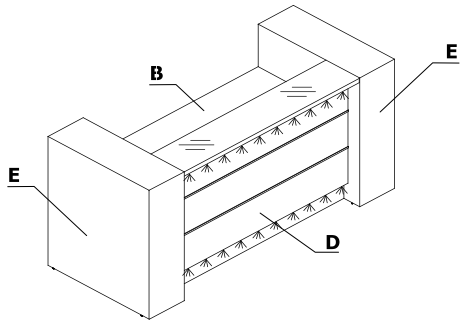

Colour combination - Valde

Material	Colour	All elements					Complementary elements								
		A - Upper top	B - Top	C - Body	D - Front	E - Ending elements	F - Supporting legs	LAD10, LMS05, LMS06	S69, E64	S81					
Glass	117 - glass white - RAL 9003	✓	67 - white pastel												
	148 - grey high gloss	✓	26 - aluminum satinato												
MFC	26 - aluminum satinato		✓					✓							
	67 - white pastel		✓	✓				✓							
Metal	M009 - aluminium semi-matt RAL 9006							✓		✓					
	M015 - white semi-matt RAL 9010							✓		✓					
	M115 - black semi-matt RAL 9005									✓					
	Polyurethane - grey									✓					