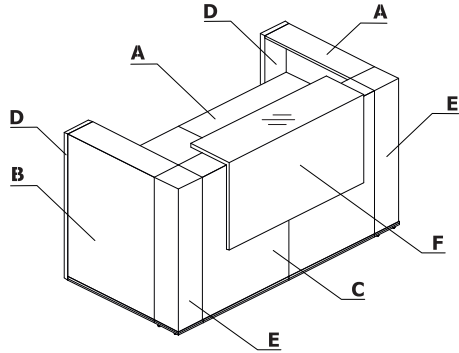

Colour combination - Tera

Material	Colour	All elements													
		A - Upper top, worktop	B - Body	C - Front	D - Ending elements	E - Corner unit	F - Top	G - Supporting leg							
MFC	31 - canadian oak	✓	✓	✓	✓			M009 - aluminium semi-matt RAL 9006							
	67 - white pastel	✓	✓	✓	✓			M015 - white semi-matt RAL 9010							
	106 - lowland walnut	✓	✓	✓	✓			M115 - black semi-matt RAL 9005							
	26 - aluminum satinato	✓	✓	✓	✓			M009 - aluminium semi-matt RAL 9006							
	154 - anthracite	✓	✓	✓	✓			M115 - black semi-matt RAL 9005							
	39 - polar birch	✓	✓	✓	✓			M009 - aluminium semi-matt RAL 9006							
	64 - cocoa	✓	✓	✓	✓			M115 - black semi-matt RAL 9005							
	08 - black	✓	✓	✓	✓			M115 - black semi-matt RAL 9005							
	167 - grey oak	✓	✓	✓	✓			M115 - black semi-matt RAL 9005							
	168 - natural oak	✓	✓	✓	✓			M115 - black semi-matt RAL 9005							
	169 - honey oak	✓	✓	✓	✓			M115 - black semi-matt RAL 9005							
	170 - acacia	✓	✓	✓	✓			M115 - black semi-matt RAL 9005							
	171 - dark walnut	✓	✓	✓	✓			M115 - black semi-matt RAL 9005							
	174 - beige matte	✓	✓	✓	✓			M015 - white semi-matt RAL 9010							
HPL	73 - white high gloss					✓	✓								
	101 - black high gloss					✓	✓								
	155 - anthracite high gloss					✓	✓								