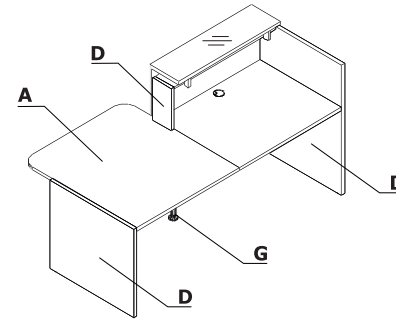

Colour combination - Tera

Material	Colour	All elements													
		A - Upper top, worktop	B - Body	C - Front	D - Ending elements	E - Corner unit	F - Top	G - Supporting leg							
MFC	31 - canadian oak	✓	✓	✓	✓			M009 - aluminium semi-matt RAL 9006							
	67 - white pastel	✓	✓	✓	✓			M015 - white semi-matt RAL 9010							
	106 - lowland walnut	✓	✓	✓	✓			M115 - black semi-matt RAL 9005							
	26 - aluminum satinato	✓	✓	✓	✓			M009 - aluminium semi-matt RAL 9006							
	154 - anthracite	✓	✓	✓	✓			M115 - black semi-matt RAL 9005							
	39 - polar birch	✓	✓	✓	✓			M009 - aluminium semi-matt RAL 9006							
	64 - cocoa	✓	✓	✓	✓			M115 - black semi-matt RAL 9005							
	08 - black	✓	✓	✓	✓			M115 - black semi-matt RAL 9005							
	167 - grey oak	✓	✓	✓	✓			M115 - black semi-matt RAL 9005							
	168 - natural oak	✓	✓	✓	✓			M115 - black semi-matt RAL 9005							
	169 - honey oak	✓	✓	✓	✓			M115 - black semi-matt RAL 9005							
	170 - acacia	✓	✓	✓	✓			M115 - black semi-matt RAL 9005							
	171 - dark walnut	✓	✓	✓	✓			M115 - black semi-matt RAL 9005							
	174 - beige matte	✓	✓	✓	✓			M015 - white semi-matt RAL 9010							
HPL	73 - white high gloss					✓	✓								
	101 - black high gloss					✓	✓								
	155 - anthracite high gloss					✓	✓								