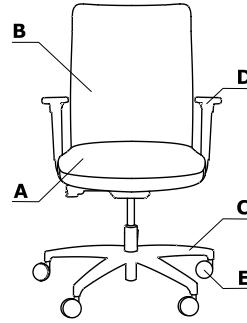

Colour combination - Tanya

Material	Colour	Chairs																
		A - Seat	B - Back	C - Base	D - Armrest	E - Castors												
Fabric	Nemo	✓																
	Runner	II group ✓																
	Medley	II group ✓																
	**Atlantic	II group ✓																
	Vita	II group ✓																
	***Charles	II group ✓																
	Go Check	II group ✓																
	Mica	II group ✓																
	*Customer's own fabric	III group ✓																
	Synergy	III group ✓																
	***Silvertex	III group ✓																
	Tessa	III group ✓																
	Oceanic	III group ✓																
	Quest	III group ✓																
	Grain	III group ✓																
	Atlas	IV group ✓																