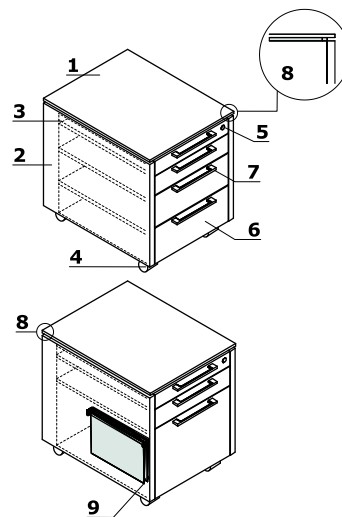

Mobile pedestals

- 1 **Top** - MFC 12 mm, ABS edge 2 mm
- 2 **Side panels** - MFC 28 mm, ABS edge 2 mm
- 3 **Separate pencil drawer**
- 4 **Castors** - Ø50 mm, two with brakes
- 5 **Central lock** - foldable key
- 6 **Front** - MFC 18 mm, ABS edge 2 mm
- 7 **Aluminum handle**
- 8 **Spacer** - colour: M154 - anthracite semi-matt
- 9 **Suspension files drawer** - ball runners, max load 30 kg, 100% extraction