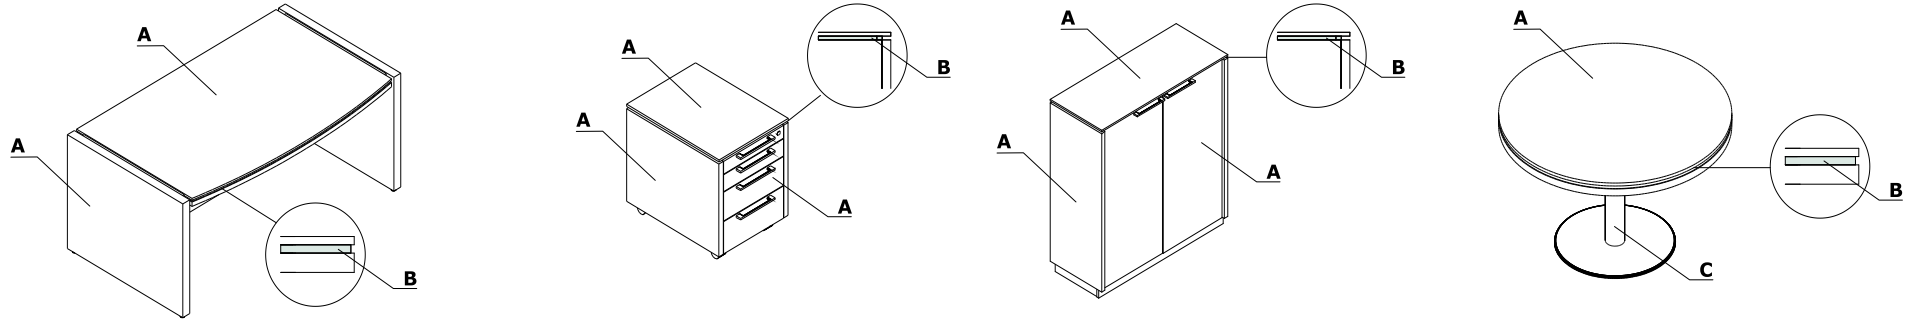

Colour combination - Status

Material	Colour	All elements		Tables - disc base												
		A - MFC elements	B - Spacer	C - Column												
MFC	31 - canadian oak	✓														
	106 - lowland walnut	✓														
	167 - grey oak	✓														
	168 - natural oak	✓														
	67 - white pastel	✓														
	154 - anthracite		✓													
	171 - dark walnut	✓														
Metal	M009 - aluminium semi-matt RAL 9006			✓												
	M015 - white semi-matt RAL 9010			✓												
	M115 - black semi-matt RAL 9005			✓												