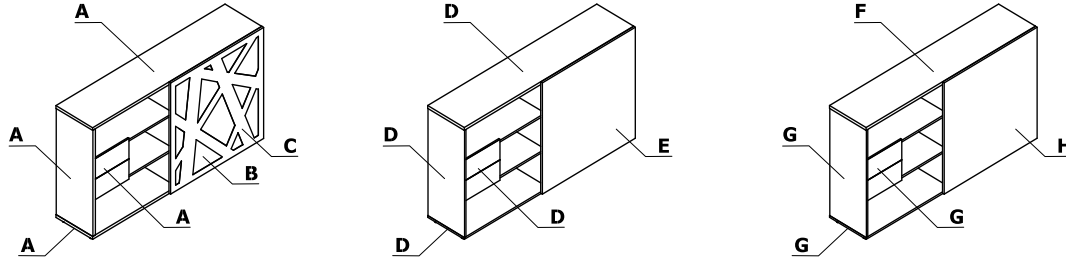

Colour combination - Standard - managerial storage

Material	Colour	Managerial storage - ZS01			Managerial storage - ZS02		Managerial storage - ZS03								
		A - Top, base, body	B - Front - HPL	C - Front - metal	D - Top, base, body	E - Front	F - Top, base	G - Body	H - Front						
MFC	08 - black				✓		✓	✓	✓						
	26 - aluminum satinato				✓		✓	✓	✓						
	31 - canadian oak						✓		✓						
	39 - polar birch						✓		✓						
	64 - cocoa						✓		✓						
	67 - white pastel	✓	White	M015 - white semi-matt RAL 9010	✓		✓	✓	✓						
	106 - lowland walnut						✓		✓						
	154 - anthracite				✓		✓	✓	✓						
	167 - grey oak						✓		✓						
	168 - natural oak						✓		✓						
	169 - honey oak						✓		✓						
	170 - acacia						✓		✓						
	171 - dark walnut						✓		✓						
	174 - beige matte						✓		✓