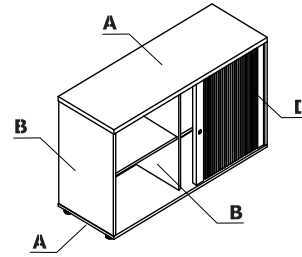

Colour combination - Standard - tambour storages

Material	Colour	Tambour storages				Tambour storages - glued									
		A - Top, base	B - Body	C - Front	D - Tambour front	A - Top, base	B - Body	C - Front	D - Tambour front						
MFC	08 - black	✓	✓	✓	✓*	✓	✓	✓	✓*						
	26 - aluminum satinato	✓	✓	✓	✓*	✓	✓	✓	✓*						
	31 - canadian oak	✓	II group	✓		✓	II group	✓							
	39 - polar birch	✓	II group	✓		✓		✓							
	64 - cocoa	✓	II group	✓		✓	II group	✓							
	67 - white pastel	✓	✓	✓	✓*	✓	✓	✓	✓*						
	106 - lowland walnut	✓	II group	✓		✓	II group	✓							
	154 - anthracite	✓	✓	✓	✓*	✓	✓	✓	✓*						
	167 - grey oak	✓	II group	✓		✓	II group	✓							
	168 - natural oak	✓	II group	✓		✓	II group	✓							
	169 - honey oak	✓	II group	✓		✓		✓							
	170 - acacia	✓	II group	✓		✓		✓							
	171 - dark walnut	✓	II group	✓		✓	II group	✓							
	174 - beige matte	✓	II group	✓		✓	II group	✓							
	02 - grey	✓	✓	✓											

* ATTENTION - handle bar and slides in black.

** ATTENTION - 02 - grey - not available in glued cabinets.