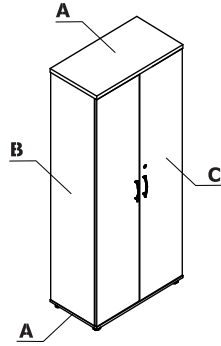

Colour combination - Standard - wardrobes

Material	Colour	Wardrobes			Wardrobes - glued										
		A - Top, base	B - Body	C - Front	A - Top, base	B - Body	C - Front								
MFC	08 - black	✓	✓	✓	✓	✓	✓								
	26 - aluminum satinato	✓	✓	✓	✓	✓	✓								
	31 - canadian oak	✓	II group ✓	✓	✓	II group ✓	✓								
	39 - polar birch	✓	II group ✓	✓	✓		✓								
	64 - cocoa	✓	II group ✓	✓	✓	II group ✓	✓								
	67 - white pastel	✓	✓	✓	✓	✓	✓								
	106 - lowland walnut	✓	II group ✓	✓	✓	II group ✓	✓								
	154 - anthracite	✓	✓	✓	✓	✓	✓								
	167 - grey oak	✓	II group ✓	✓	✓	II group ✓	✓								
	168 - natural oak	✓	II group ✓	✓	✓	II group ✓	✓								
	169 - honey oak	✓	II group ✓	✓	✓		✓								
	170 - acacia	✓	II group ✓	✓	✓		✓								
	171 - dark walnut	✓	II group ✓	✓	✓	II group ✓	✓								
	174 - beige matte	✓	II group ✓	✓	✓	II group ✓	✓								
	02 - grey	✓	✓	✓											

* ATTENTION - 02 - grey - not available in glued cabinets.