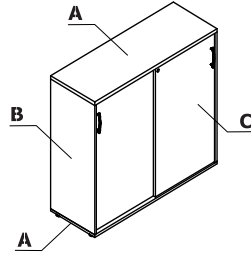

Colour combination - Standard - sliding door storages

Material	Colour	Sliding door storages			Sliding door storages - glued										
		A - Top, base	B - Body	C - Front	A - Top, base	B - Body	C - Front								
MFC	08 - black	✓	✓	✓	✓	✓	✓								
	26 - aluminum satinato	✓	✓	✓	✓	✓	✓								
	31 - canadian oak	✓	II group	✓	✓	II group	✓								
	39 - polar birch	✓	II group	✓	✓		✓								
	64 - cocoa	✓	II group	✓	✓	II group	✓								
	67 - white pastel	✓	✓	✓	✓	✓	✓								
	106 - lowland walnut	✓	II group	✓	✓	II group	✓								
	154 - anthracite	✓	✓	✓	✓	✓	✓								
	167 - grey oak	✓	II group	✓	✓	II group	✓								
	168 - natural oak	✓	II group	✓	✓	II group	✓								
	169 - honey oak	✓	II group	✓	✓		✓								
	170 - acacia	✓	II group	✓	✓	✓	✓								
	171 - dark walnut	✓	II group	✓	✓	✓	II group	✓							
	174 - beige matte	✓	II group	✓	✓	✓	II group	✓							
	02 - grey	✓	✓	✓											

* ATTENTION - 02 - grey - not available in glued cabinets.