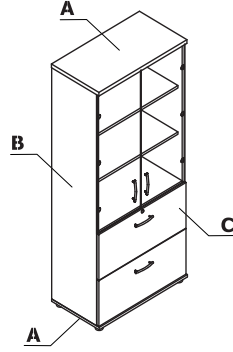

Colour combination - Standard - glass door storages

Material	Colour	Glass door storages			Glass door storages - glued										
		A - Top, base	B - Body	C - Front	A - Top, base	B - Body	C - Front								
MFC	08 - black	✓	✓	✓	✓	✓	✓								
	26 - aluminum satinato	✓	✓	✓	✓	✓	✓								
	31 - canadian oak	✓	II group ✓	✓	✓	II group ✓	✓								
	39 - polar birch	✓	II group ✓	✓	✓		✓								
	64 - cocoa	✓	II group ✓	✓	✓	II group ✓	✓								
	67 - white pastel	✓	✓	✓	✓	✓	✓								
	106 - lowland walnut	✓	II group ✓	✓	✓	II group ✓	✓								
	154 - anthracite	✓	✓	✓	✓	✓	✓								
	167 - grey oak	✓	II group ✓	✓	✓	II group ✓	✓								
	168 - natural oak	✓	II group ✓	✓	✓	II group ✓	✓								
	169 - honey oak	✓	II group ✓	✓	✓		✓								
	170 - acacia	✓	II group ✓	✓	✓		✓								
	171 - dark walnut	✓	II group ✓	✓	✓	II group ✓	✓								
	174 - beige matte	✓	II group ✓	✓	✓	II group ✓	✓								
	02 - grey	✓	✓	✓											

* ATTENTION - 02 - grey - not available in glued cabinets.