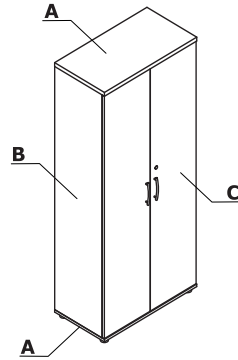

Colour combination - Standard - storages and filing cabinets with metal shelves

Material	Colour	File storages with metal shelves			Cabinets with file drawers			File storages with metal shelves - glued			Cabinets with file drawers - glued				
		A - Top, base	B - Body	C - Front	D - Top, base	E - Body	F - Front	A - Top, base	B - Body	C - Front	D - Top, base	E - Body	F - Front		
MFC	08 - black	✓	✓	✓	✓	✓	✓	✓	✓	✓	✓	✓	✓		
	26 - aluminum satinato	✓	✓	✓	✓	✓	✓	✓	✓	✓	✓	✓	✓		
	31 - canadian oak	✓	II group	✓	✓	II group	✓	✓	II group	✓	✓	II group	✓		
	39 - polar birch	✓	II group	✓	✓	II group	✓	✓	✓	✓	✓	✓	✓		
	64 - cocoa	✓	II group	✓	✓	II group	✓	✓	II group	✓	✓	II group	✓		
	67 - white pastel	✓	✓	✓	✓	✓	✓	✓	✓	✓	✓	✓	✓		
	106 - lowland walnut	✓	II group	✓	✓	II group	✓	✓	II group	✓	✓	II group	✓		
	154 - anthracite	✓	✓	✓	✓	✓	✓	✓	✓	✓	✓	✓	✓		
	167 - grey oak	✓	II group	✓	✓	II group	✓	✓	II group	✓	✓	II group	✓		
	168 - natural oak	✓	II group	✓	✓	II group	✓	✓	II group	✓	✓	II group	✓		
	169 - honey oak	✓	II group	✓	✓	II group	✓	✓	✓	✓	✓	✓	✓		
	170 - acacia	✓	II group	✓	✓	II group	✓	✓	✓	✓	✓	✓	✓		
	171 - dark walnut	✓	II group	✓	✓	II group	✓	✓	II group	✓	✓	II group	✓		
	174 - beige matte	✓	II group	✓	✓	II group	✓	✓	II group	✓	✓	II group	✓		
	02 - grey	✓	✓	✓	✓	✓	✓								
	176 - red matte						✓						✓		
	179 - bottle green matte						✓						✓		
	180 - Prussian blue matte						✓						✓		

* ATTENTION - 02 - grey - not available in glued cabinets.