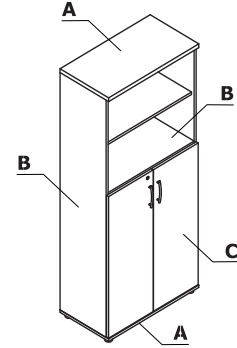

Colour combination - Standard - storages

Material	Colour	Storages			Storages - glued										
		A - Top, base	B - Body	C - Front	A - Top, base	B - Body	C - Front								
MFC	08 - black	✓	✓	✓	✓	✓	✓								
	26 - aluminum satinato	✓	✓	✓	✓	✓	✓								
	31 - canadian oak	✓	II group	✓	✓	II group	✓								
	39 - polar birch	✓	II group	✓	✓		✓								
	64 - cocoa	✓	II group	✓	✓	II group	✓								
	67 - white pastel	✓	✓	✓	✓	✓	✓								
	106 - lowland walnut	✓	II group	✓	✓	II group	✓								
	154 - anthracite	✓	✓	✓	✓	✓	✓								
	167 - grey oak	✓	II group	✓	✓	II group	✓								
	168 - natural oak	✓	II group	✓	✓	II group	✓								
	169 - honey oak	✓	II group	✓	✓		✓								
	170 - acacia	✓	II group	✓	✓	✓	✓								
	171 - dark walnut	✓	II group	✓	✓	II group	✓								
	174 - beige matte	✓	II group	✓	✓	II group	✓								
	02 - grey	✓	✓	✓											