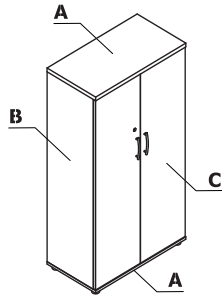

Colour combination - Standard - storages

Material	Colour	Storages			Storages - glued										
		A - Top, base	B - Body	C - Front	A - Top, base	B - Body	C - Front								
MFC	08 - black	✓	✓	✓	✓	✓	✓								
	26 - aluminum satinato	✓	✓	✓	✓	✓	✓								
	31 - canadian oak	✓	II group	✓	✓	II group	✓								
	39 - polar birch	✓	II group	✓	✓		✓								
	64 - cocoa	✓	II group	✓	✓	II group	✓								
	67 - white pastel	✓	✓	✓	✓	✓	✓								
	106 - lowland walnut	✓	II group	✓	✓	II group	✓								
	154 - anthracite	✓	✓	✓	✓	✓	✓								
	167 - grey oak	✓	II group	✓	✓	II group	✓								
	168 - natural oak	✓	II group	✓	✓	II group	✓								
	169 - honey oak	✓	II group	✓	✓		✓								
	170 - acacia	✓	II group	✓	✓	✓	✓								
	171 - dark walnut	✓	II group	✓	✓	II group	✓								
	174 - beige matte	✓	II group	✓	✓	II group	✓								
	02 - grey	✓	✓	✓											

* ATTENTION - 02 - grey - not available in glued cabinets.

Material	Colour	Accessories - pedestals					Felt basket	Plant pots extension units							
		A - Top, base	B - Body	C - Front	S85	PA1L, SKP13	D - Whole	E - Case	F - Polypropylene insert						
Fabric	Nemo					✓									
	Runner					II group ✓									
	Medley					II group ✓									
	**Atlantic					II group ✓									
	Vita					II group ✓									
	Mica					II group ✓									
	Go Check					II group ✓									
	****Charles					II group ✓									
	*Customer's own fabric					III group ✓									
	Synergy					III group ✓									
	***Silvertex					III group ✓									
	Tessa					III group ✓									
	Oceanic					III group ✓									
	Quest					III group ✓									
	Grain					III group ✓									
Atlas					IV group ✓										