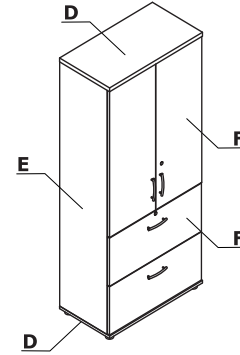

Colour combination - Standard - storages and filing cabinets with metal shelves

Material	Colour	File storages with metal shelves			Cabinets with file drawers			File storages with metal shelves - glued			Cabinets with file drawers - glued				
		A - Top, base	B - Body	C - Front	D - Top, base	E - Body	F - Front	A - Top, base	B - Body	C - Front	D - Top, base	E - Body	F - Front		
MFC	08 - black	✓	✓	✓	✓	✓	✓	✓	✓	✓	✓	✓	✓		
	26 - aluminum satinato	✓	✓	✓	✓	✓	✓	✓	✓	✓	✓	✓	✓		
	31 - canadian oak	✓	II group	✓	✓	II group	✓	✓	II group	✓	✓	II group	✓		
	39 - polar birch	✓	II group	✓	✓	II group	✓	✓	✓	✓	✓	✓	✓		
	64 - cocoa	✓	II group	✓	✓	II group	✓	✓	II group	✓	✓	II group	✓		
	67 - white pastel	✓	✓	✓	✓	✓	✓	✓	✓	✓	✓	✓	✓		
	106 - lowland walnut	✓	II group	✓	✓	II group	✓	✓	II group	✓	✓	II group	✓		
	154 - anthracite	✓	✓	✓	✓	✓	✓	✓	✓	✓	✓	✓	✓		
	167 - grey oak	✓	II group	✓	✓	II group	✓	✓	II group	✓	✓	II group	✓		
	168 - natural oak	✓	II group	✓	✓	II group	✓	✓	II group	✓	✓	II group	✓		
	169 - honey oak	✓	II group	✓	✓	II group	✓	✓	✓	✓	✓	✓	✓		
	170 - acacia	✓	II group	✓	✓	II group	✓	✓	✓	✓	✓	✓	✓		
	171 - dark walnut	✓	II group	✓	✓	II group	✓	✓	II group	✓	✓	II group	✓		
	174 - beige matte	✓	II group	✓	✓	II group	✓	✓	II group	✓	✓	II group	✓		
	02 - grey	✓	✓	✓	✓	✓	✓								
	176 - red matte						✓						✓		
	179 - bottle green matte						✓						✓		
	180 - Prussian blue matte						✓						✓		

* ATTENTION - 02 - grey - not available in glued cabinets.