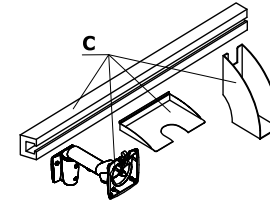

Colour combination - Sonic - desktop screens

Material	Colour	Screens																
		A - Screen	B - Bracket	C - Accessories														
Fabric	Nemo	✓																
	Runner	II group ✓																
	Medley	II group ✓																
	**Atlantic	II group ✓																
	Vita	II group ✓																
	Mica	II group ✓																
	Go Check	II group ✓																
	****Charles	II group ✓																
	*Customer's own fabric	II group ✓																
	Synergy	III group ✓																
	***Silvertex	III group ✓																
	Tessa	III group ✓																
	Oceanic	III group ✓																
	Quest	III group ✓																
	Grain	III group ✓																
	Atlas	IV group ✓																