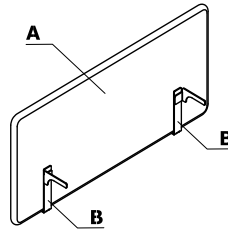

Colour combination - Sonic - desktop screens

Material	Colour	Screens																
		A - Screen	B - Bracket	C - Accessories														
Fabric	Nemo	✓																
	Runner	II group ✓																
	Medley	II group ✓																
	**Atlantic	II group ✓																
	Vita	II group ✓																
	Mica	II group ✓																
	Go Check	II group ✓																
	****Charles	II group ✓																
	*Customer's own fabric	II group ✓																
	Synergy	III group ✓																
	***Silvertex	III group ✓																
	Tessa	III group ✓																
	Oceanic	III group ✓																
	Quest	III group ✓																
	Grain	III group ✓																
	Atlas	IV group ✓																