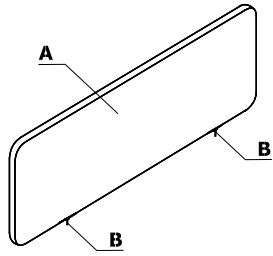

Colour combination - Sonic - desktop screens

Material	Colour	Screens																
		A - Screen	B - Bracket	C - Accessories														
Fabric	Nemo	✓																
	Runner	II group ✓																
	Medley	II group ✓																
	**Atlantic	II group ✓																
	Vita	II group ✓																
	Mica	II group ✓																
	Go Check	II group ✓																
	****Charles	II group ✓																
	*Customer's own fabric	II group ✓																
	Synergy	III group ✓																
	***Silvertex	III group ✓																
	Tessa	III group ✓																
	Oceanic	III group ✓																
	Quest	III group ✓																
	Grain	III group ✓																
	Atlas	IV group ✓																