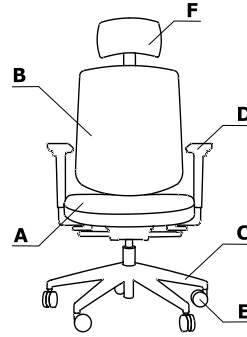

Colour combination - Sava

Material	Colour	Chairs																		
		A - Seat	B - Back	C - Base	D - Armrest	E - Castors	F - Headrest													
Fabric	Nemo	✓																		
	Runner	II group ✓	✓					Black												
	Medley	II group ✓																		
	**Atlantic	II group ✓																		
	Vita	II group ✓																		
	Mica	II group ✓																		
	Go Check	II group ✓																		
	****Charles	II group ✓																		
	*Customer's own fabric	III group ✓																		
	Synergy	III group ✓																		
	***Silvertex	III group ✓																		
	Tessa	III group ✓																		
	Oceanic	III group ✓																		
	Quest	III group ✓																		
	Grain	III group ✓																		
	Atlas	IV group ✓																		