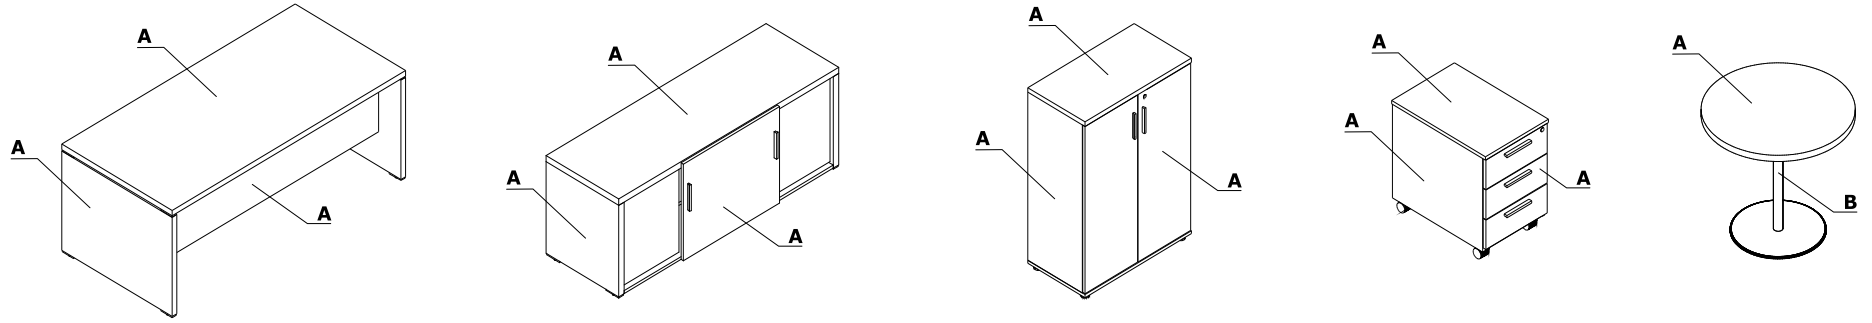

Colour combination - Quando

Material	Colour	All elements	Tables - disc base													
		A - MFC elements	B - Column													
MFC	31 - canadian oak	✓														
	106 - lowland walnut	✓														
	167 - grey oak	✓														
	168 - natural oak	✓														
	171 - dark walnut	✓														
Metal	M115 - black semi-matt RAL 9005		✓													
	M009 - aluminium semi-matt RAL 9006		✓													
	M015 - white semi-matt RAL 9010		✓													