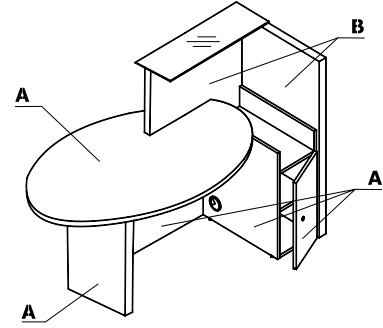

Colour combination - Ovo

Material	Colour	All elements													
		A - Body	B - Front												
MFC	67 - white pastel	✓													
	64 - cocoa		✓												
	171 - dark walnut		✓												