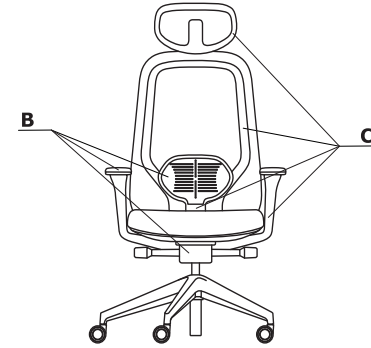

Colour combination - Iris

Material	Colour	Iris																		
		A - Headrest, back - mesh	B - Lumbar support, armrest pads, mechanism	C - Backrest frame, headrest frame, armrest frame	D - Seat	E - Base	F - Castors													
Fabric	Nemo				✓															
	Venice				II group ✓															
	Chopper				II group ✓															
	Medley				II group ✓															
	**Atlantic				II group ✓															
	Vita				II group ✓															
	**Charles				II group ✓															
	Go Check				II group ✓															
	Mica				II group ✓															
	*Customer's own fabric				III group ✓															
	**Synergy				III group ✓															
	**Silvertex				III group ✓															
	Tessa				III group ✓															
	Oceanic				III group ✓															
	Quest				III group ✓															
	Grain				III group ✓															
	Atlas				IV group ✓															

Material	Colour	Iris													
		A - Headrest, back - mesh	B - Lumbar support, armrest pads, mechanism	C - Backrest frame, headrest frame, armrest frame	D - Seat	E - Base	F - Castors								
Polypropylene	Black RAL 9005		✓	✓											
	White RAL 9003			✓*											
	Black	✓				✓	✓								
	Polished aluminum					✓*									