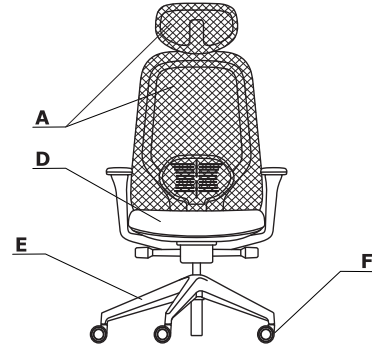

Colour combination - Iris

Material	Colour	Iris																		
		A - Headrest, back - mesh	B - Lumbar support, armrest pads, mechanism	C - Backrest frame, headrest frame, armrest frame	D - Seat	E - Base	F - Castors													
Fabric	Nemo				✓															
	Venice				II group ✓															
	Chopper				II group ✓															
	Medley				II group ✓															
	**Atlantic				II group ✓															
	Vita				II group ✓															
	**Charles				II group ✓															
	Go Check				II group ✓															
	Mica				II group ✓															
	*Customer's own fabric				III group ✓															
	**Synergy				III group ✓															
	**Silvertex				III group ✓															
	Tessa				III group ✓															
	Oceanic				III group ✓															
	Quest				III group ✓															
	Grain				III group ✓															
	Atlas				IV group ✓															

Material	Colour	Iris													
		A - Headrest, back - mesh	B - Lumbar support, armrest pads, mechanism	C - Backrest frame, headrest frame, armrest frame	D - Seat	E - Base	F - Castors								
Polypropylene	Black RAL 9005		✓	✓											
	White RAL 9003			✓*											
	Black	✓				✓	✓								
	Polished aluminum					✓*									