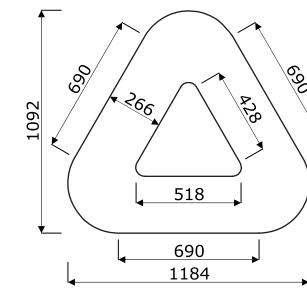

2 Body - 58 mm, upholstered walls with acoustic filling

3 Shelf - MDF board 28 mm, lacquered, measurements: 1070x388x28x28 mm, colour: black

4 Mediabox - 2x230V + 1xUSB + 1xUSB type C

5 Rotary knob - powder coated steel, colour: black

6 Door - toughened glass 8 mm, clear, right

7 Bottom rim:

- outside - MDF 28 mm, upholstered, colour: LDS27 - black
- inside - chipboard 18 mm, carpet, colour: graphite

8 Electric hook - up

Stool

1 Seat - upholstered, filled with 60 mm thick foam

2 Body - chipboard frame

3 Plant pot - plastic, depth 470 mm

4 Feet - plastic, 3 units

5 Base - lacquered MDF, colour: black

Cool - stool

Dimensions (mm)

- 1 360° Seat** - polypropylene base, molded foam, density of 65 kg/m³, upholstered
- 2 Gas lift** - polypropylene cover
- 3 Base** - polypropylene, covered in non-slip rubber
- 4 Button** - allowing for height adjustment

**Dimensions (mm)**