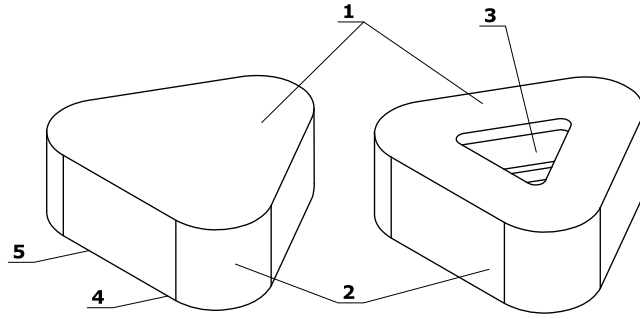

6 Door - toughened glass 8 mm, clear, right

7 Bottom rim:

- outside - MDF 28 mm, upholstered, colour: LDS27 - black
- inside - chipboard 18 mm, carpet, colour: graphite

8 Electric hook - up

Stool

1 Seat - upholstered, filled with 60 mm thick foam

2 Body - chipboard frame

3 Plant pot - plastic, depth 470 mm

4 Feet - plastic, 3 units

5 Base - lacquered MDF, colour: black

Cool - stool

Dimensions (mm)

- 1 360° Seat** - polypropylene base, molded foam, density of 65 kg/m³, upholstered
- 2 Gas lift** - polypropylene cover
- 3 Base** - polypropylene, covered in non-slip rubber
- 4 Button** - allowing for height adjustment

* wobble (left, right) +/- 20°

Stool

- 1 Seat** - upholstered, filled with 60 mm thick foam
- 2 Body** - chipboard frame
- 3 Plant pot** - plastic, depth 470 mm
- 4 Feet** - plastic, 3 units
- 5 Base** - lacquered MDF, colour: black

**Dimensions (mm)**