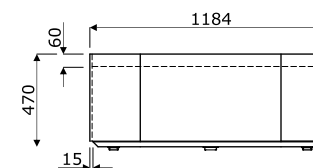

2 Body - 58 mm, upholstered walls with acoustic filling

3 Shelf - MDF board 28 mm, lacquered, measurements: 1070x388x28x28 mm, colour: black

4 Mediabox - 2x230V + 1xUSB + 1xUSB type C

5 Rotary knob - powder coated steel, colour: black

2 Body - chipboard frame

3 Plant pot - plastic, depth 470 mm

4 Feet - plastic, 3 units

5 Base - lacquered MDF, colour: black

Cool - stool

Dimensions (mm)

- 1 360° Seat** - polypropylene base, molded foam, density of 65 kg/m³, upholstered
- 2 Gas lift** - polypropylene cover
- 3 Base** - polypropylene, covered in non-slip rubber
- 4 Button** - allowing for height adjustment

**Dimensions (mm)**