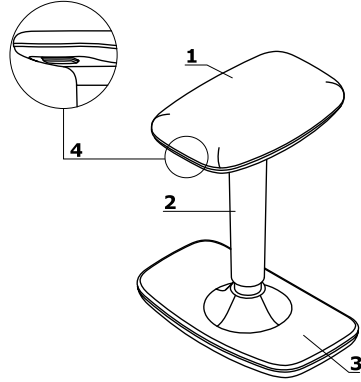

6 Door - toughened glass 8 mm, clear, right

7 Bottom rim:

- outside - MDF 28 mm, upholstered, colour: LDS27 - black
- inside - chipboard 18 mm, carpet, colour: graphite

8 Electric hook - up

Stool

1 Seat - upholstered, filled with 60 mm thick foam

2 Body - chipboard frame

3 Plant pot - plastic, depth 470 mm

4 Feet - plastic, 3 units

5 Base - lacquered MDF, colour: black

Cool - stool

Dimensions (mm)

- 1 360° Seat** - polypropylene base, molded foam, density of 65 kg/m³, upholstered
- 2 Gas lift** - polypropylene cover
- 3 Base** - polypropylene, covered in non-slip rubber
- 4 Button** - allowing for height adjustment

* wobble (left, right) +/- 20°

Stool

- 1 Seat** - upholstered, filled with 60 mm thick foam
- 2 Body** - chipboard frame
- 3 Plant pot** - plastic, depth 470 mm
- 4 Feet** - plastic, 3 units
- 5 Base** - lacquered MDF, colour: black

**Dimensions (mm)**