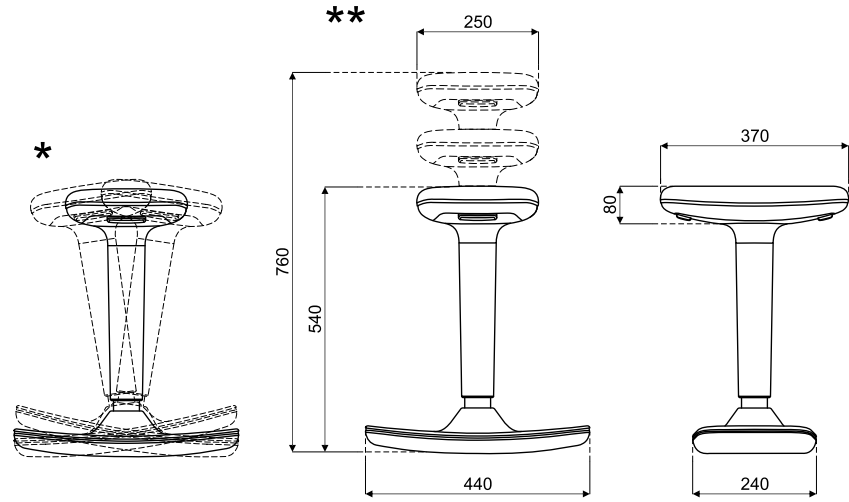

2 Body - 58 mm, upholstered walls with acoustic filling

3 Shelf - MDF board 28 mm, lacquered, measurements: 1070x388x28x28 mm, colour: black

4 Mediabox - 2x230V + 1xUSB + 1xUSB type C

5 Rotary knob - powder coated steel, colour: black

2 Body - chipboard frame

3 Plant pot - plastic, depth 470 mm

4 Feet - plastic, 3 units

5 Base - lacquered MDF, colour: black

Cool - stool

Dimensions (mm)

- 1 360° Seat** - polypropylene base, molded foam, density of 65 kg/m³, upholstered
- 2 Gas lift** - polypropylene cover
- 3 Base** - polypropylene, covered in non-slip rubber
- 4 Button** - allowing for height adjustment

* wobble (left, right) +/- 20°

Stool

- 1 Seat** - upholstered, filled with 60 mm thick foam
- 2 Body** - chipboard frame
- 3 Plant pot** - plastic, depth 470 mm
- 4 Feet** - plastic, 3 units
- 5 Base** - lacquered MDF, colour: black

**Dimensions (mm)**