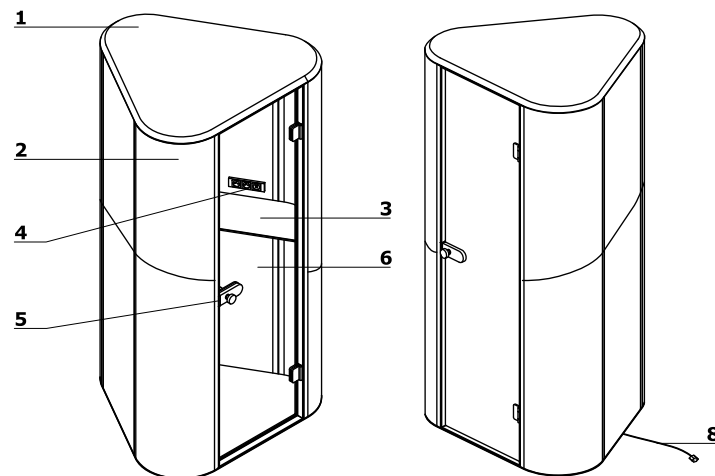

Technical specification

1 Top panel:

- outside - MDF 28 mm, upholstered, colour: LDS27 - black
- inside - chipboard 12 mm upholstered, colour: LDS27 - black, two-point lighting; exhaust fans activated by a motion detector(adjustable ventilation speed) ; ventilation grate in the floor

2 Body - 58 mm, upholstered walls with acoustic filling

3 Shelf - MDF board 28 mm, lacquered, measurements: 1070x388x28x28 mm, colour: black

4 Mediabox - 2x230V + 1xUSB + 1xUSB type C

5 Rotary knob - powder coated steel, colour: black

6 Door - toughened glass 8 mm, clear, right

7 Bottom rim:

- outside - MDF 28 mm, upholstered, colour: LDS27 - black
- inside - chipboard 18 mm, carpet, colour: graphite

8 Electric hook - up

Stool

1 Seat - upholstered, filled with 60 mm thick foam

2 Body - chipboard frame

3 Plant pot - plastic, depth 470 mm

4 Feet - plastic, 3 units

5 Base - lacquered MDF, colour: black

Cool - stool

Dimensions (mm)

- 1 360° Seat** - polypropylene base, molded foam, density of 65 kg/m³, upholstered
- 2 Gas lift** - polypropylene cover
- 3 Base** - polypropylene, covered in non-slip rubber
- 4 Button** - allowing for height adjustment