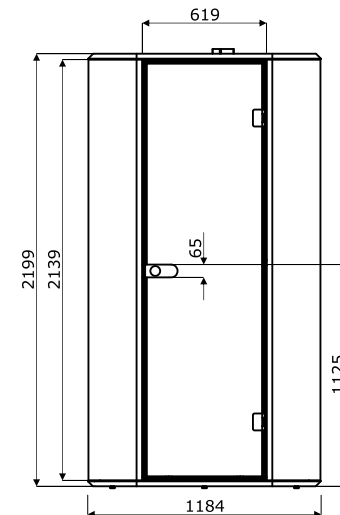

2 Body - 58 mm, upholstered walls with acoustic filling

3 Shelf - MDF board 28 mm, lacquered, measurements: 1070x388x28x28 mm, colour: black

4 Mediabox - 2x230V + 1xUSB + 1xUSB type C

5 Rotary knob - powder coated steel, colour: black

6 Door - toughened glass 8 mm, clear, right

7 Bottom rim:

- outside - MDF 28 mm, upholstered, colour: LDS27 - black
- inside - chipboard 18 mm, carpet, colour: graphite

8 Electric hook - up

Stool

1 Seat - upholstered, filled with 60 mm thick foam

2 Body - chipboard frame

3 Plant pot - plastic, depth 470 mm

4 Feet - plastic, 3 units

5 Base - lacquered MDF, colour: black

Cool - stool

Dimensions (mm)

- 1 360° Seat** - polypropylene base, molded foam, density of 65 kg/m³, upholstered
- 2 Gas lift** - polypropylene cover
- 3 Base** - polypropylene, covered in non-slip rubber
- 4 Button** - allowing for height adjustment

**Dimensions (mm)**