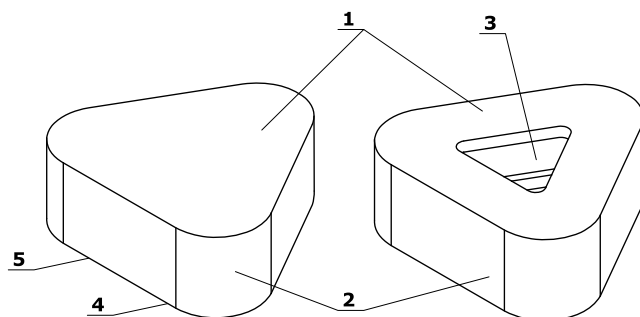

2 Body - 58 mm, upholstered walls with acoustic filling

3 Shelf - MDF board 28 mm, lacquered, measurements: 1070x388x28x28 mm, colour: black

4 Mediabox - 2x230V + 1xUSB + 1xUSB type C

5 Rotary knob - powder coated steel, colour: black

6 Door - toughened glass 8 mm, clear, right

7 Bottom rim:

- outside - MDF 28 mm, upholstered, colour: LDS27 - black
- inside - chipboard 18 mm, carpet, colour: graphite

8 Electric hook - up

Stool

1 Seat - upholstered, filled with 60 mm thick foam

2 Body - chipboard frame

3 Plant pot - plastic, depth 470 mm

4 Feet - plastic, 3 units

5 Base - lacquered MDF, colour: black

Cool - stool

Dimensions (mm)

- 1 360° Seat** - polypropylene base, molded foam, density of 65 kg/m³, upholstered
- 2 Gas lift** - polypropylene cover
- 3 Base** - polypropylene, covered in non-slip rubber
- 4 Button** - allowing for height adjustment

* wobble (left, right) +/- 20°

Stool

- 1 Seat** - upholstered, filled with 60 mm thick foam
- 2 Body** - chipboard frame
- 3 Plant pot** - plastic, depth 470 mm
- 4 Feet** - plastic, 3 units
- 5 Base** - lacquered MDF, colour: black