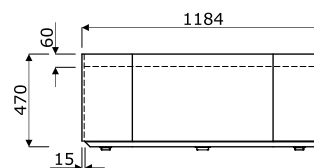

2 Body - 58 mm, upholstered walls with acoustic filling

3 Shelf - MDF board 28 mm, lacquered, measurements: 1070x388x28x28 mm, colour: black

4 Mediabox - 2x230V + 1xUSB + 1xUSB type C

5 Rotary knob - powder coated steel, colour: black

2 Body - chipboard frame

3 Plant pot - plastic, depth 470 mm

4 Feet - plastic, 3 units

5 Base - lacquered MDF, colour: black

Cool - stool

Dimensions (mm)

- 1 360° Seat** - polypropylene base, molded foam, density of 65 kg/m³, upholstered
- 2 Gas lift** - polypropylene cover
- 3 Base** - polypropylene, covered in non-slip rubber
- 4 Button** - allowing for height adjustment

**Dimensions (mm)**