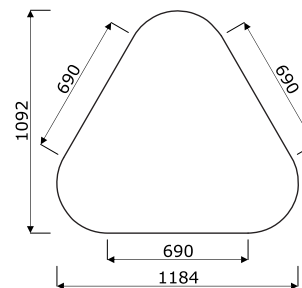

2 Body - 58 mm, upholstered walls with acoustic filling

3 Shelf - MDF board 28 mm, lacquered, measurements: 1070x388x28x28 mm, colour: black

4 Mediabox - 2x230V + 1xUSB + 1xUSB type C

5 Rotary knob - powder coated steel, colour: black

6 Door - toughened glass 8 mm, clear, right

7 Bottom rim:

- outside - MDF 28 mm, upholstered, colour: LDS27 - black
- inside - chipboard 18 mm, carpet, colour: graphite

8 Electric hook - up

Stool

1 Seat - upholstered, filled with 60 mm thick foam

2 Body - chipboard frame

3 Plant pot - plastic, depth 470 mm

4 Feet - plastic, 3 units

5 Base - lacquered MDF, colour: black

Cool - stool

Dimensions (mm)

- 1 360° Seat** - polypropylene base, molded foam, density of 65 kg/m³, upholstered
- 2 Gas lift** - polypropylene cover
- 3 Base** - polypropylene, covered in non-slip rubber
- 4 Button** - allowing for height adjustment

**Dimensions (mm)**