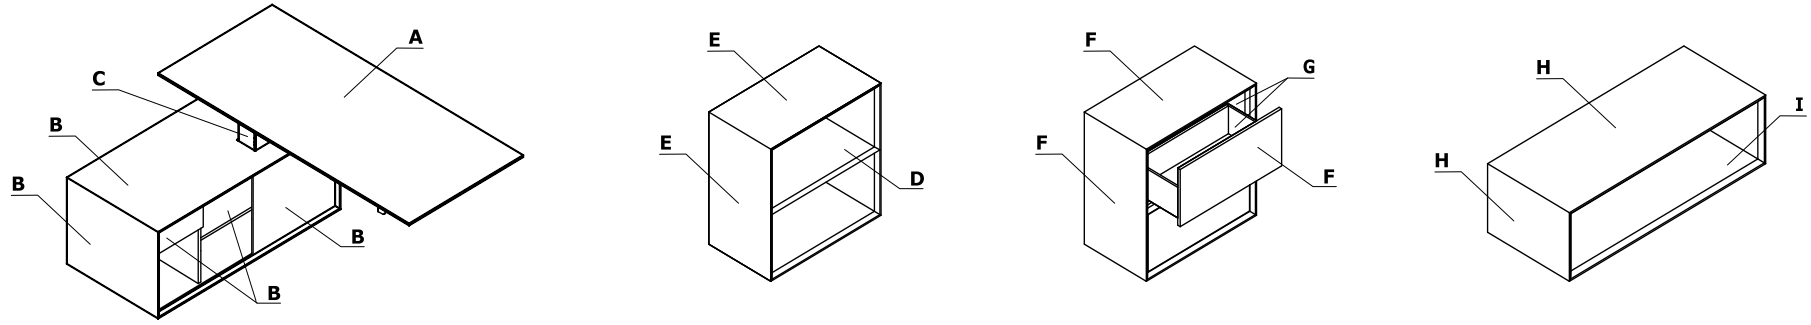

Colour combination - Gravity

Material	Colour	Desk, multimedia stand, conference table			Shelving unit		Storage unit		Table						
		A - Top	B - Body	C - Frame	D - Body inside	E - Body outside	F - Front	G - Body outside, body inside	I - Body outside	J - Body inside					
Veneer	156 - elm	✓			✓		✓		✓						
	157 - american walnut	✓			✓		✓		✓						
MFC	158 - Graphite RAL 9004	✓*	✓	M154 - anthracite semi-matt RAL 7043	✓	✓	✓	✓	✓	✓					
	159 - White RAL 9003		✓	M015 - white semi-matt RAL 9010		✓		✓		✓					