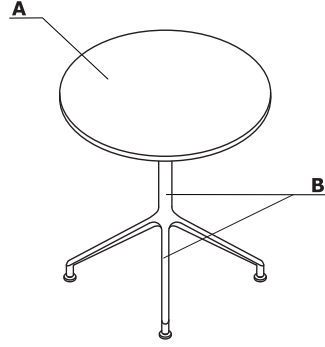

Colour combination - Gobo

Material	Colour	Table													
		A - Top	B - Base												
MFC	26 - aluminum satinato	✓													
	31 - canadian oak	✓													
	39 - polar birch	✓													
	64 - cocoa	✓													
	67 - white pastel	✓													
	106 - lowland walnut	✓													
	154 - anthracite	✓													
	08 - black	✓													
	167 - grey oak	✓													
	168 - natural oak	✓													
	169 - honey oak	✓													
	170 - acacia	✓													
	171 - dark walnut	✓													
	174 - beige matte	✓													
	02 - grey	✓													