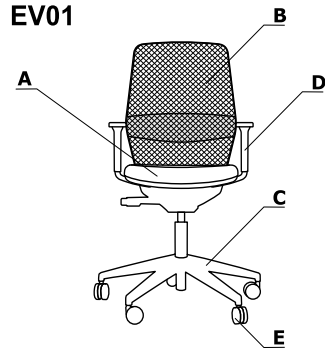

Colour combination - Evo

Material	Colour	Evo																	
		A - Seat	B - Back - EV01	B - Back - EV02	C - Base	D - Armrest	E - Castors												
Fabric	Nemo	✓		✓															
	Runner	II group ✓		II group ✓															
	Medley	II group ✓		II group ✓															
	**Atlantic	II group ✓		II group ✓															
	Vita	II group ✓		II group ✓															
	***Charles	II group ✓		II group ✓															
	Go Check	II group ✓		II group ✓															
	Mica	II group ✓		II group ✓															
	*Customer's own fabric	III group ✓		III group ✓															
	Synergy	III group ✓		III group ✓															
	***Silvertex	III group ✓		III group ✓															
	Tessa	III group ✓		III group ✓															
	Oceanic	III group ✓		III group ✓															
	Quest	III group ✓		III group ✓															
	Grain	III group ✓		III group ✓															
	Atlas	IV group ✓		IV group ✓															