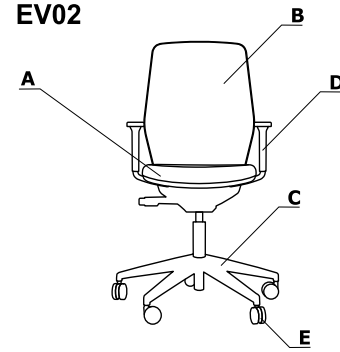

Colour combination - Evo

Material	Colour	Evo																	
		A - Seat	B - Back - EV01	B - Back - EV02	C - Base	D - Armrest	E - Castors												
Fabric	Nemo	✓		✓															
	Runner	II group ✓		II group ✓															
	Medley	II group ✓		II group ✓															
	**Atlantic	II group ✓		II group ✓															
	Vita	II group ✓		II group ✓															
	***Charles	II group ✓		II group ✓															
	Go Check	II group ✓		II group ✓															
	Mica	II group ✓		II group ✓															
	*Customer's own fabric	III group ✓		III group ✓															
	Synergy	III group ✓		III group ✓															
	***Silvertex	III group ✓		III group ✓															
	Tessa	III group ✓		III group ✓															
	Oceanic	III group ✓		III group ✓															
	Quest	III group ✓		III group ✓															
	Grain	III group ✓		III group ✓															
	Atlas	IV group ✓		IV group ✓															