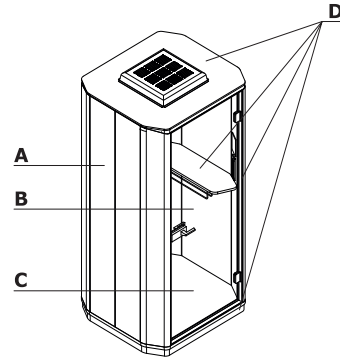

Colour combination - Coda

Material	Colour	Coda															
		A - Walls - outside	B - Walls - inside	C - Floor	D - Roof, frames of glass elements, shelf, door-handles												
Metal	M012 - dark green semi-matt RAL 6012	✓															
	M011 - dark grey semi-matt RAL 7042	✓															
	M015 - white semi-matt RAL 9010	✓															
	M028 - brick red semi-matte RAL 0404040	✓															
	M030 - beige semi-matte RAL 0608005	✓															
Fabric	Medley		✓														
	**Atlantic		✓														
	****Charles		✓														
	Go Check		✓														
	Mica		✓														
	Synergy		III group														
	Tessa		III group														
	Oceanic		III group														
	Quest		III group														
	Grain		III group														
	*Customer's own fabric		III group														
	Atlas		IV group														
	Black	Black				✓											
Graphite				✓													