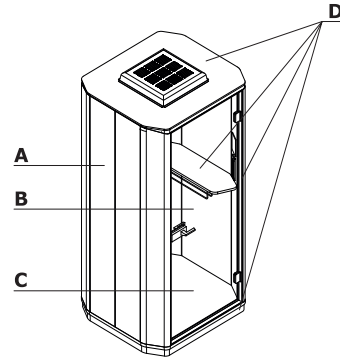

Colour combination - Coda

Material	Colour	Coda															
		A - Walls - outside	B - Walls - inside	C - Floor	D - Roof, frames of glass elements, shelf, door-handles												
Metal	M012 - dark green semi-matt RAL 6012	✓															
	M011 - dark grey semi-matt RAL 7042	✓															
	M015 - white semi-matt RAL 9010	✓															
	M028 - brick red semi-matte RAL 0404040	✓															
	M030 - beige semi-matte RAL 0608005	✓															
Fabric	Medley		✓														
	**Atlantic		✓														
	****Charles		✓														
	Go Check		✓														
	Mica		✓														
	Synergy		III group														
	Tessa		III group														
	Oceanic		III group														
	Quest		III group														
	Grain		III group														
	*Customer's own fabric		III group														
	Atlas		IV group														
Black	Black				✓												
	Graphite			✓													