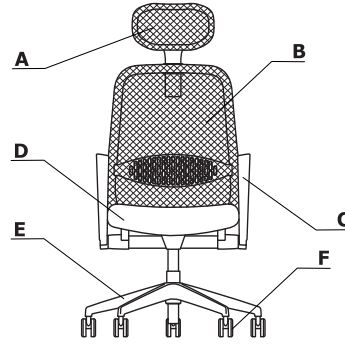

**Colour combination - Astro**

Material	Colour	Astro													
		A - Headrest	B - Back	C - Armrest	D - Seat	E - Base	F - Castors								
Polypropylene	Black RAL 9005			✓		✓	✓								
	Grey RAL 7047			✓*		✓*									
Mesh + Polyurethane	Black RAL9005, mesh: AM-9000 black	✓	✓												
	Light grey RAL7047, mesh: AM-J51 grey	✓	✓												
Fabric	VC-0112 - black				✓										
	VC-1846 - grey				✓										
	VC-1849 - beige				✓										
	VC-2665 - graphite				✓										

\* option with extra charge