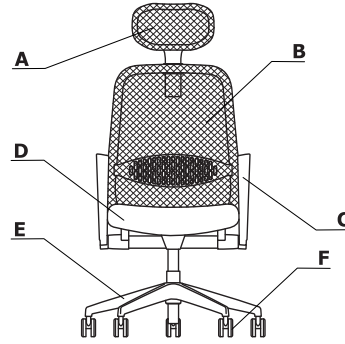

Colour combination - Astro

Material	Colour	Astro														
		A - Headrest	B - Back	C - Armrest	D - Seat	E - Base	F - Castors									
Polypropylene	Black RAL 9005			✓		✓	✓									
	brak			✓		✓										
Mesh + Polyurethane	Black RAL9005, mesh: AM-9000 black	✓	✓													
	Light grey RAL7047, mesh: AM-J51 grey	✓	✓													
Fabric	VC-0112 - black				✓											
	VC-1846 - grey				✓											
	VC-1849 - beige				✓											
	VC-2665 - graphite				✓											