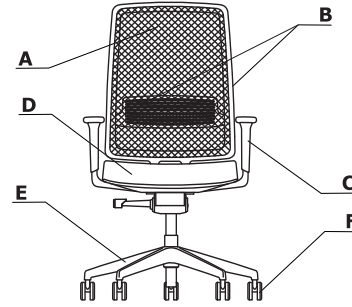

Colour combination - Apex

Material	Colour	Apex																	
		A - Back - mesh	B - Back - frame	C - Armrest	D - Seat	E - Base	F - Castors												
Polypropylene	Green RAL 6212		✓																
	Red RAL 1532		✓																
	Black RAL 9017		✓	✓															
	Black RAL 9005					✓	✓												
	Black	✓																	
Fabric	Nemo				✓														
	Medley				II group														
	**Atlantic				II group														
	Vita				II group														
	****Charles				II group														
	Go Check				II group														
	Mica				II group														
	*Customer's own fabric				III group														
	Synergy				III group														
	***Silvertex				III group														
	Tessa				III group														
	Oceanic				III group														

* Employing the customer's fabric requires running upholstery tests in order to check the possibility of realisation.

*** There is a possibility of ordering the product in full colour spectrum of Silvertex range, as per Spradling's pattern book, within 15 working days.