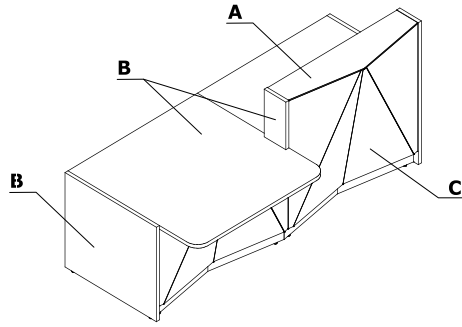

Colour combination - Alpa

Material	Colour	All elements															
		A - Upper top	B - Body	C - Front	D - Supporting legs												
Glass	116 - glass black - RAL 9005	✓	08 - black	✓													
	117 - glass white - RAL 9003	✓	67 - white pastel	✓													
	124 - glass silver - RAL 9007	✓	26 - aluminum satinato	✓													
Metal	M009 - aluminium semi-matt RAL 9006				✓												
	M015 - white semi-matt RAL 9010				✓												
	M115 - black semi-matt RAL 9005				✓												