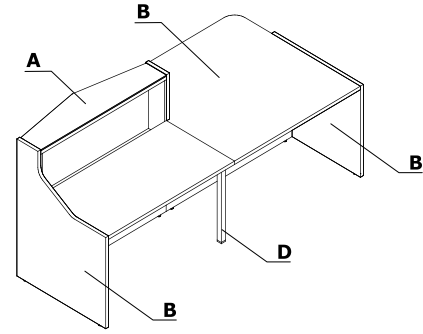

Colour combination - Alpa

Material	Colour	All elements															
		A - Upper top	B - Body	C - Front	D - Supporting legs												
Glass	116 - glass black - RAL 9005	✓	08 - black	✓													
	117 - glass white - RAL 9003	✓	67 - white pastel	✓													
	124 - glass silver - RAL 9007	✓	26 - aluminum satinato	✓													
Metal	M009 - aluminium semi-matt RAL 9006				✓												
	M015 - white semi-matt RAL 9010				✓												
	M115 - black semi-matt RAL 9005				✓												