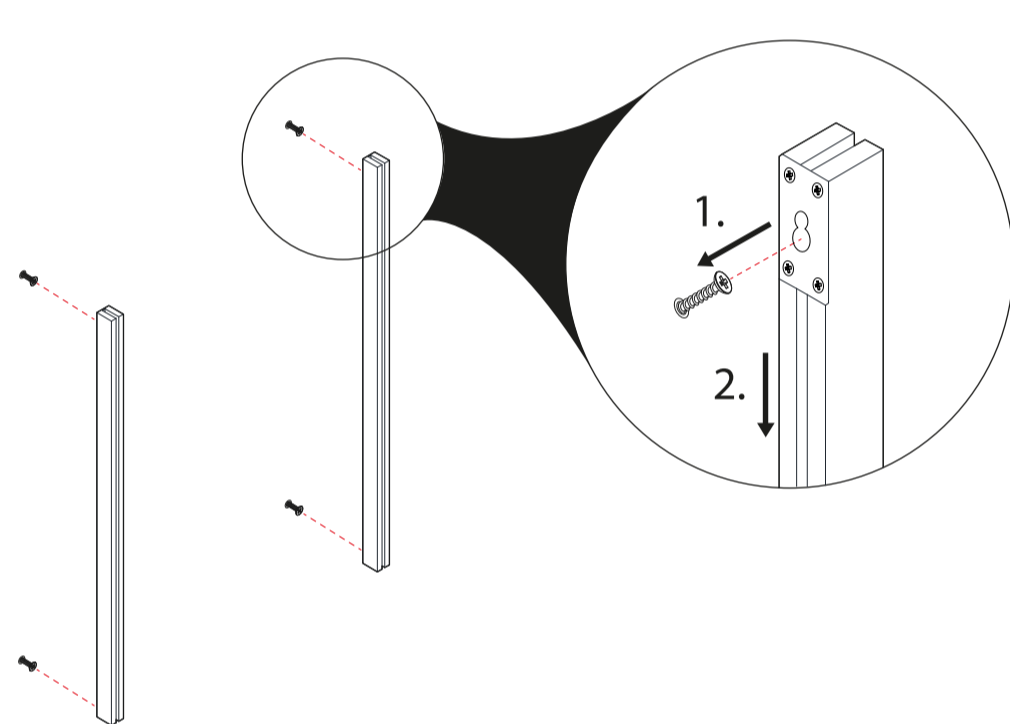

UWAGA!
Przystępując do montażu zachowaj ostrożność. Producent nie ponosi odpowiedzialności za uszkodzenia i wypadki powstałe w trakcie montażu mebla. Pamiętaj aby zadbać o własne bezpieczeństwo.

A

x4

B

x4

C

x2

D

x2

E

x4

1.

2.

3.

4.

5.

6.