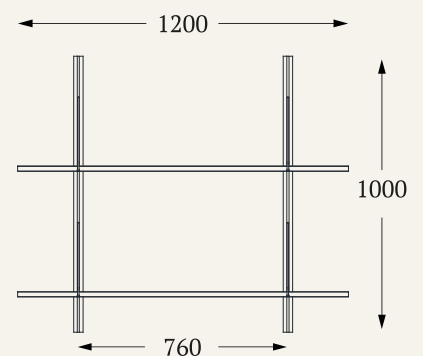

RODD

RODD is a minimalist wall-mounted shelving system designed by Ukrainian designer Max Voytenko. Created with flexibility, precision, and clarity of form in mind, it offers a refined balance of function and aesthetic. Each shelf is crafted entirely from solid oak and suspended on profiled steel rods. Mounted to discreet wall rails, the system allows effortless repositioning and reconfiguration of the shelves — without damaging the wall. RODD is pure form, natural material, and modular freedom to compose your own spatial rhythm

C

x2

D

x2

E

x4

1.

2.