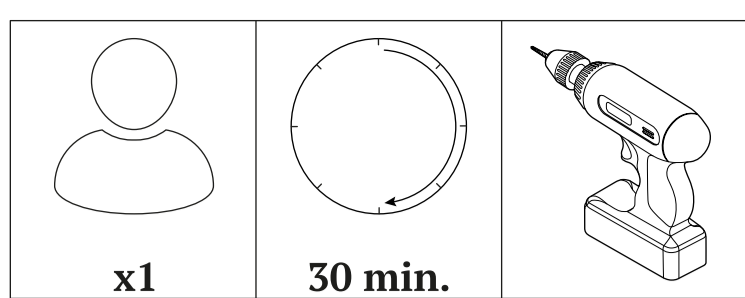

RODD

RODD is a minimalist wall-mounted shelving system designed by Ukrainian designer Max Voytenko. Created with flexibility, precision, and clarity of form in mind, it offers a refined balance of function and aesthetic. Each shelf is crafted entirely from solid oak and suspended on profiled steel rods. Mounted to discreet wall rails, the system allows effortless repositioning and reconfiguration of the shelves — without damaging the wall. RODD is pure form, natural material, and modular freedom to compose your own spatial rhythm

UWAGA!
Przystępując do montażu zachowaj ostrożność. Producent nie ponosi odpowiedzialności za uszkodzenia i wypadki powstałe w trakcie montażu mebla. Pamiętaj aby zadbać o własne bezpieczeństwo.

A

x4

B

x4