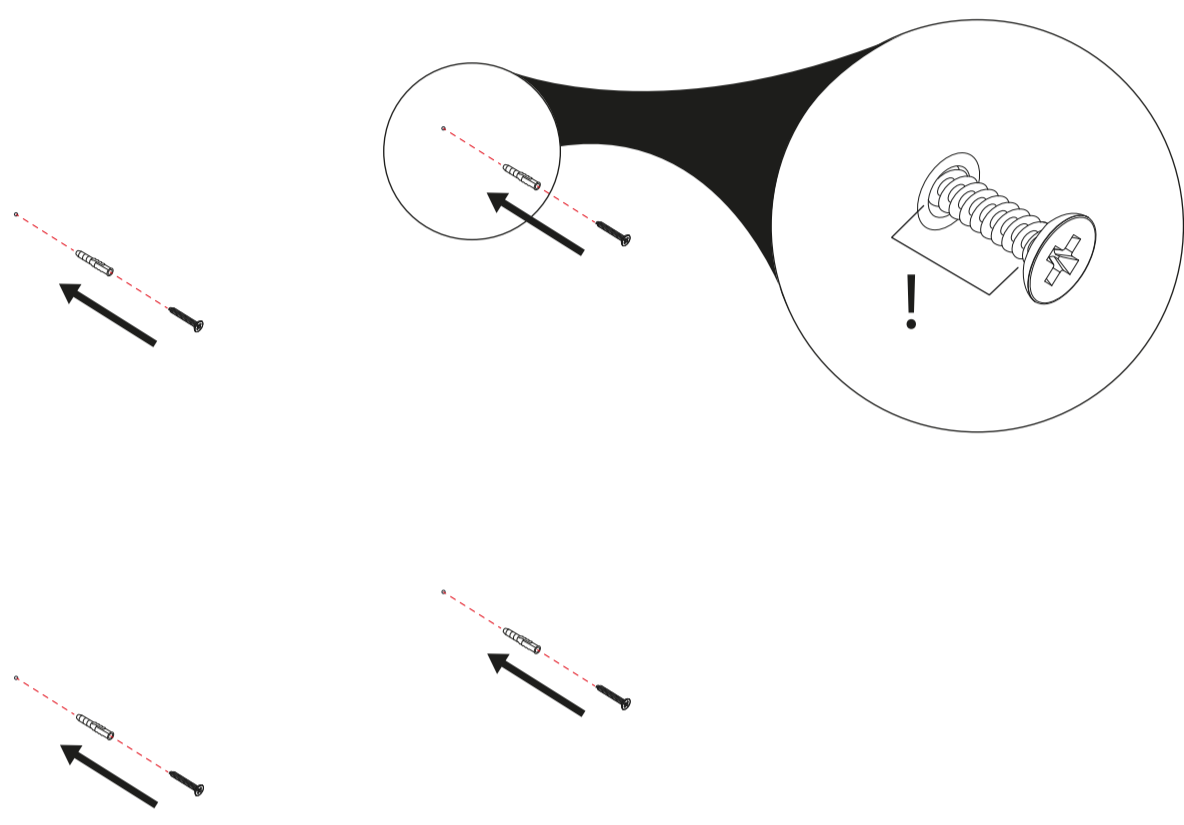

RODD

RODD is a minimalist wall-mounted shelving system designed by Ukrainian designer Max Voytenko. Created with flexibility, precision, and clarity of form in mind, it offers a refined balance of function and aesthetic. Each shelf is crafted entirely from solid oak and suspended on profiled steel rods. Mounted to discreet wall rails, the system allows effortless repositioning and reconfiguration of the shelves — without damaging the wall. RODD is pure form, natural material, and modular freedom to compose your own spatial rhythm

C

x2

D

x2

E

x4

1.

2.

3.

4.

5.

6.